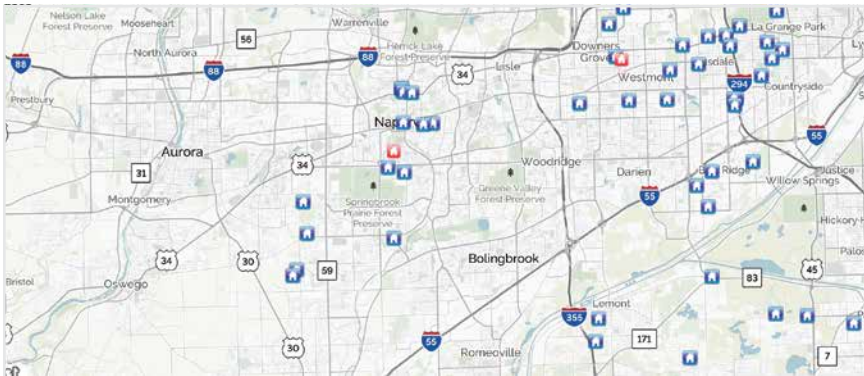

We Know Chicagoland Like Know One Else

- | | | | |
|-------------|-------------|-------------|-------------|
| AURORA | DOWNS GROVE | NAPERVILLE | PLAINFIELD |
| BOLINGBROOK | JOLIET | OAKBROOK | ROMEDEVILLE |
| BURR RIDGE | LEMONT | ORLAND PARK | WOODRIDGE |
| | LOCKPORT | OSWEGO | |

FutureVisionProperty

(815) 931-1021

SEARCH ONLINE
futurevisionproperty.com

Investment, Residential Real Estate and Property Management Group

We know the Western Suburbs like nobody else.

FutureVision is located in the heart of the Western Suburbs. Our Brokers and Property Managers are spread throughout the market area and are involved in their local communities. We are active members of the Chamber of Commerce, School Boards, Local Governments, Charitable Organizations, Landlord Organizations, Investor Clubs and members of both Mainstreet and Three Rivers Association of Realtors. FutureVision has been in the Western Suburbs for almost 20 years and participate in a wide variety of the local activities. If you are looking to move to the Western Suburbs, we will help you find the perfect community to call home.

We Know Chicagoland Like Know One Else

- | | | | |
|-------------|---------------|-------------|-------------|
| AURORA | DOWNERS GROVE | NAPERVILLE | PLAINFIELD |
| BOLINGBROOK | JOLIET | OAKBROOK | ROMEDEVILLE |
| BURR RIDGE | LEMONT | ORLAND PARK | WOODRIDGE |
| | LOCKPORT | OSWEGO | |