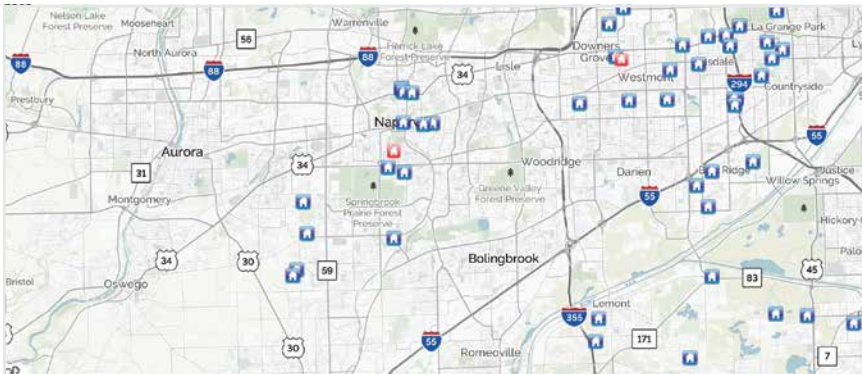

We Know Chicagoland Like Know One Else

- | | | | |
|-------------|-------------|-------------|-------------|
| AURORA | DOWNS GROVE | NAPERVILLE | PLAINFIELD |
| BOLINGBROOK | JOLIET | OAKBROOK | ROMEDEVILLE |
| BURR RIDGE | LEMONT | ORLAND PARK | WOODRIDGE |
| | LOCKPORT | OSWEGO | |

FutureVisionProperty

(815) 931-1021

SEARCH ONLINE
futurevisionproperty.com

Investment, Residential Real Estate and Property Management Group

Your search for the perfect property manager has ended.

FutureVision specializes in residential Property Management. We provide property management services in the Chicago area for single family homes, condos, and multi-unit buildings. We have a strong network of business professionals and tradespersons with experience in all aspects of managing a property. We are active members of the Joliet Regional Landlords Association, members of Three Rivers Association of REALTORS, and members of Mainstreet Organization of REALTORS. Our Property Owners enjoy peace of mind knowing Futurevision's experienced Property Managers are protecting their investments. Whether you simply need assistance finding qualified tenants, or have more complex management needs, let FutureVision customize your management needs today.

We Know Chicagoland Like Know One Else

- | | | | |
|-------------|---------------|-------------|-------------|
| AURORA | DOWNERS GROVE | NAPERVILLE | PLAINFIELD |
| BOLINGBROOK | JOLIET | OAKBROOK | ROMEDEVILLE |
| BURR RIDGE | LEMONT | ORLAND PARK | WOODRIDGE |
| | LOCKPORT | OSWEGO | |